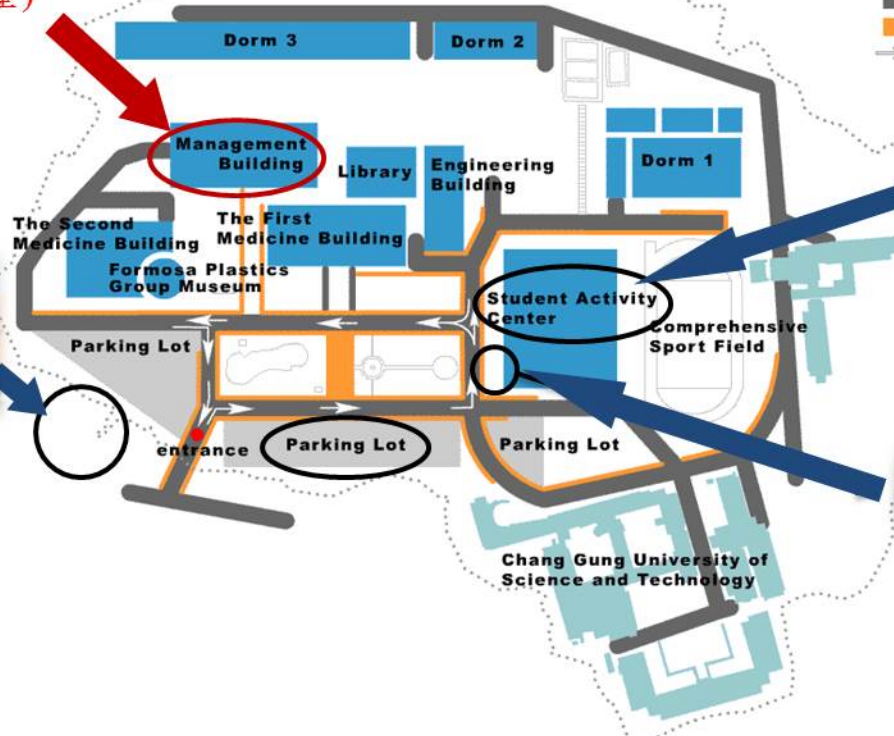

SS2014 VENUE  
Shengen Lecture Hall  
(深耕講堂)

- building
- parking Lot
- road
- sidewalk
- direction

Pu-Yuan

Restaurant

Bus station